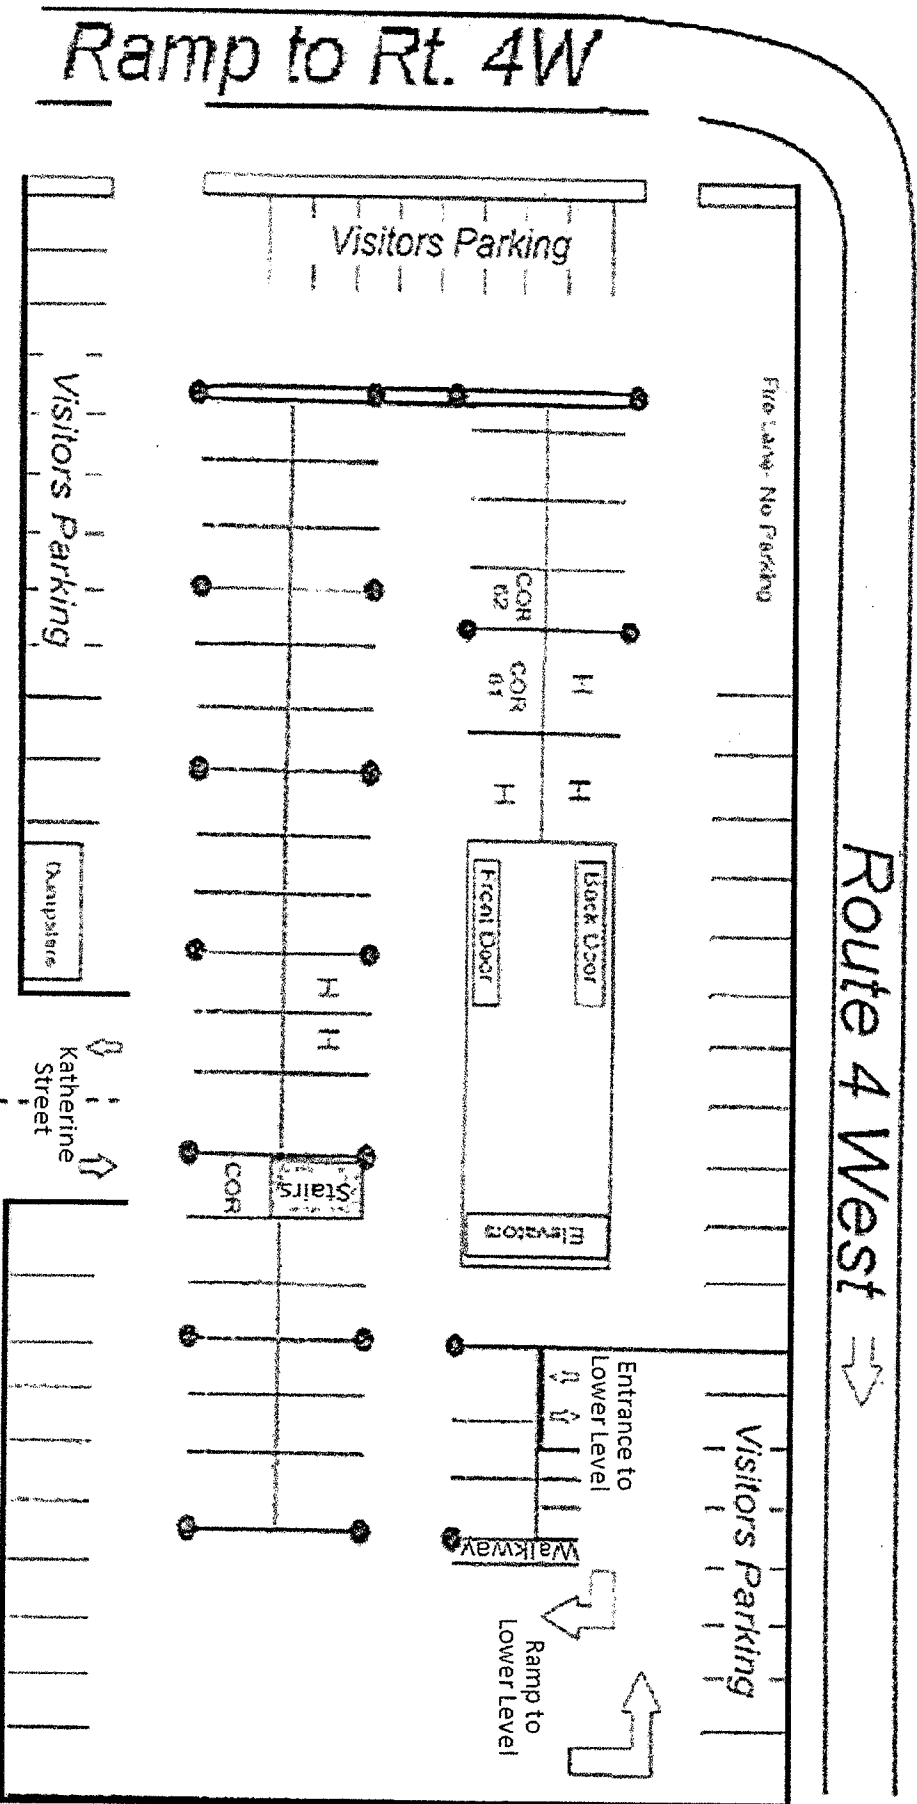

AVAILABLE PARKING FOR CHURCHILL ORTHOPEDIC REHABILITATION

GROUND LEVEL: PERIMETER SPACES WITHOUT LETTERS (VISITORS PARKING)
 SPACES MARKED COR

SPACES NUMBERED 61, 62

COR - Churchill Orthopedic Rehab Parking Space
 AFTER BUSINESS HOURS THE BUILDING IS LOCKED. ENTER 320H INTO THE SMALL SILVER KEYPAD TO ACCESS THE BUILDING

H - Handicapped Parking Space

NO PARKING

LOWER LEVEL:

Perimeter Spaces Without Letters (Visitors Parking)

Spaces Marked COR

Spaces Numbered 55, 56, 62, and 63

COR Churchhill Orthopedic Rehab Parking Space

AFTER BUSINESS HOURS THE BUILDING IS LOCKED. ENTER 320H INTO THE SMALL SILVER KEYPAD TO ACCESS THE BUILDING