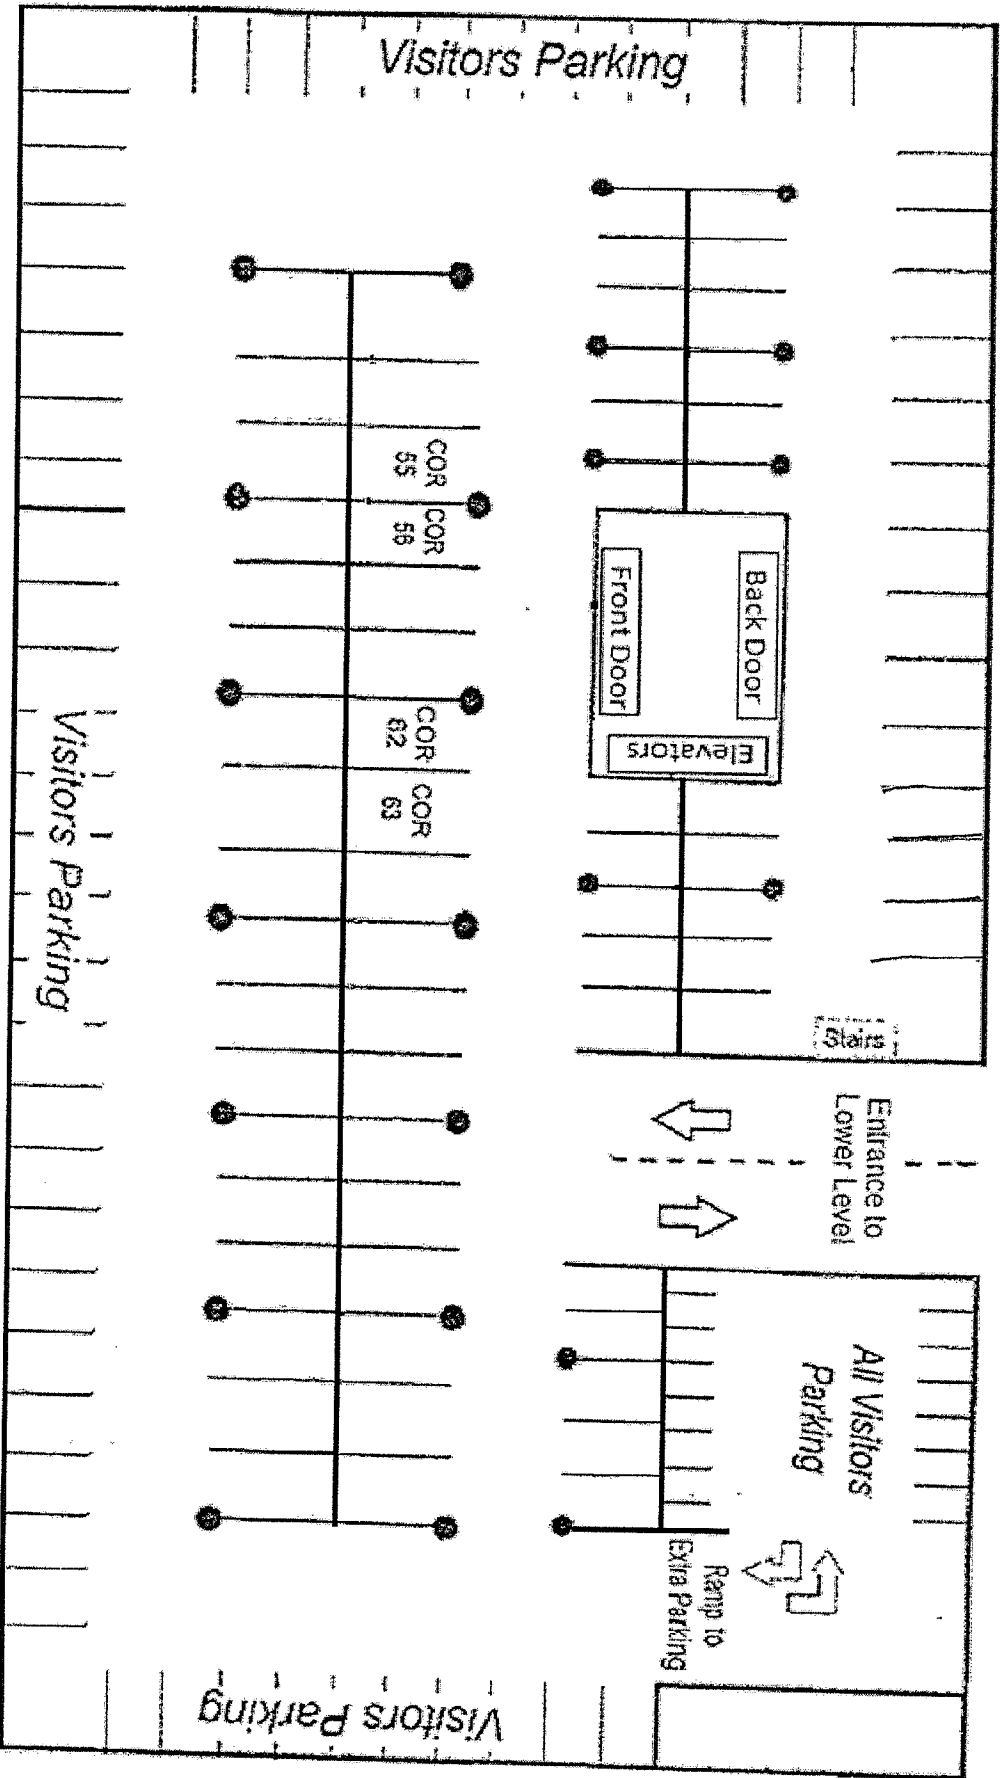

AVAILABLE PARKING FOR CHURCHILL ORTHOPEDIC REHABILITATION

GROUND LEVEL: PERIMETER SPACES WITHOUT LETTERS (VISITORS PARKING)
 SPACES MARKED COR

SPACES NUMBERED 61, 62

COR - Churchill Orthopedic Rehab Parking Space
 AFTER BUSINESS HOURS THE BUILDING IS LOCKED. ENTER 320H INTO THE SMALL SILVER KEYPAD TO ACCESS THE BUILDING

H - Handicapped Parking Space

NO PARKING

LOWER LEVEL:

Perimeter Spaces Without Letters (Visitors Parking)

Spaces Marked COR

Spaces Numbered 55, 56, 62, and 63

COR Churchhill Orthopedic Rehab Parking Space

AFTER BUSINESS HOURS THE BUILDING IS LOCKED. ENTER 320H INTO THE SMALL SILVER KEYPAD TO ACCESS THE BUILDING